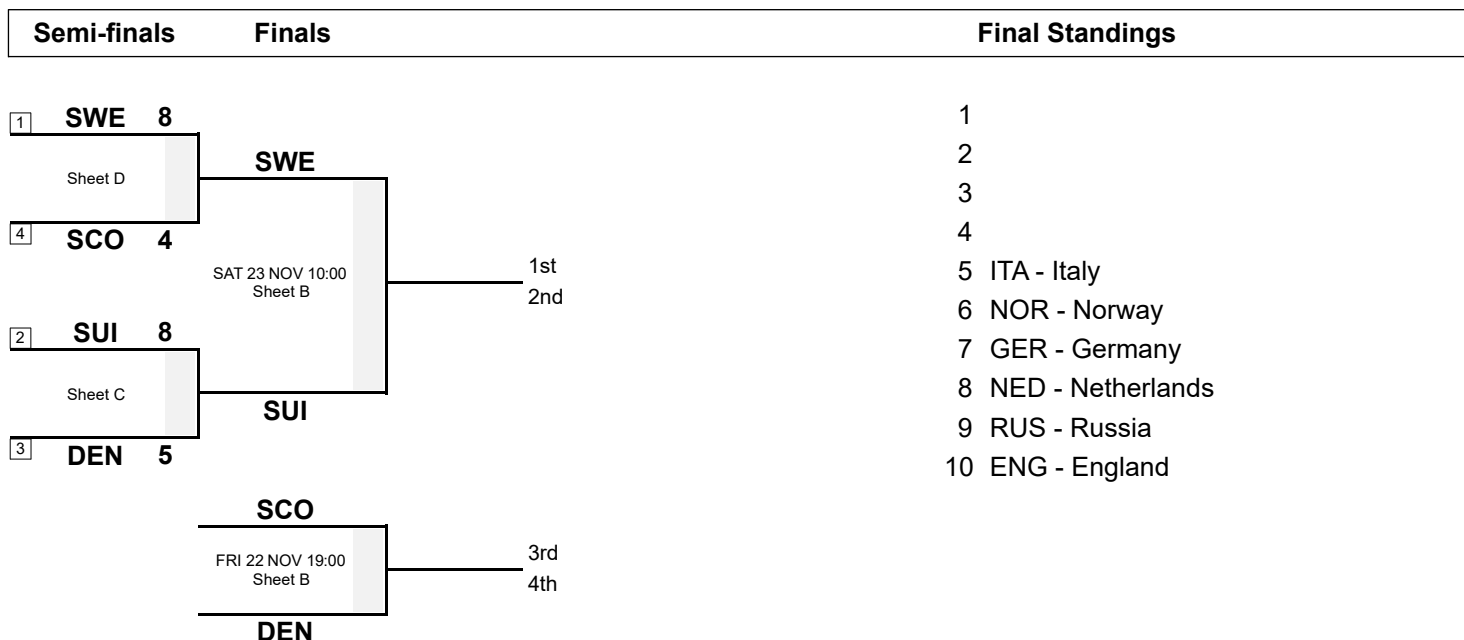

Session Results and Standings

Sheet	Game	Team	LSFE	1	2	3	4	5	6	7	8	9	10	Extra Ends	Total
C	10	DEN - Denmark		0	1	0	0	0	2	0	0	2	X		5
	10	SUI - Switzerland	*	2	0	0	1	2	0	1	2	0	X		8
D	10	SWE - Sweden	*	2	1	0	1	0	0	2	0	2	X		8
	10	SCO - Scotland		0	0	1	0	2	0	0	1	0	X		4

Play-offs Bracket

Legend:
 >B To B-Division LSFE(*) Last Stone First End X Unplayed/unfinished end due to concession